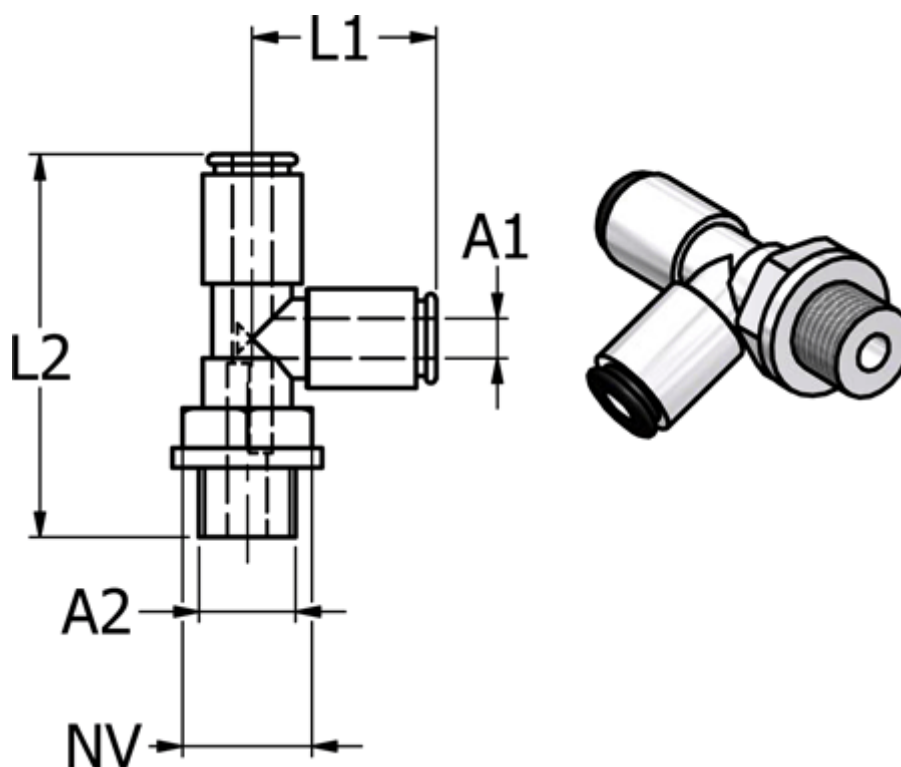

Article number: 58673801212
Description: Metal fitting 738.012-12, Ø12 - G 1/2"
Tee-connector

Measures

	=
Ext. Hose diameter A1	= 12
L1	= 30
L2	= 60.7
NV	= 22
Thread A2	= G 1/2"